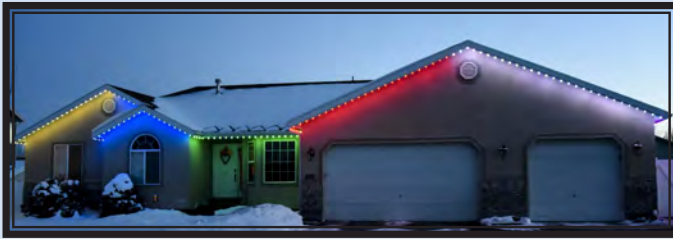

THE NEXT GENERATION IN PERMANENT PROGRAMMABLE LIGHTING

Trimlight Select Plus is the latest innovation from Trimlight Inc. Trimlight has provided bright, beautiful lighting on homes and businesses since 2011, giving users millions of color changing options and patterns to celebrate any holiday or event. Our proprietary mobile application provides user friendly functionality giving customers the ability to easily program lighting colors and patterns that are completely customizable to meet any need for any time of year.

Trimlight's patented channel system hides the wires from view, making it *unnoticeable during the day* which means customers never have to worry about hanging lights again!

RESIDENTIAL & COMMERCIAL
Holiday & Accent Lighting
Patio & Deck Lighting

NEXT GENERATION FUNCTIONALITY

- **Simple to move, choose, and adjust any color of the rainbow up to 16 million colors.**
- **Comes standard with default holidays for simple operation with built in timer.**
- **Amazing sequencing capabilities with state of the art functionality for patterns that are practically unlimited.**
- **Customizable programs for every holiday, personal events, parties, or almost any pattern imaginable.**
- **Works directly with any wifi network and most iOS or Android devices without a local network.**

- **185 default patterns with a simple dial to find the perfect look for your home or building.**
- **Full range of functionality from setting a simple static color pattern to programming multiple colors with bidirectional animations.**
- **Fully customizable brightness and speed settings to adjust any moving pattern or color.**
- **Fully programmable calendar function for daily, monthly or yearly events. Save hundreds of different programs throughout the entire year.**