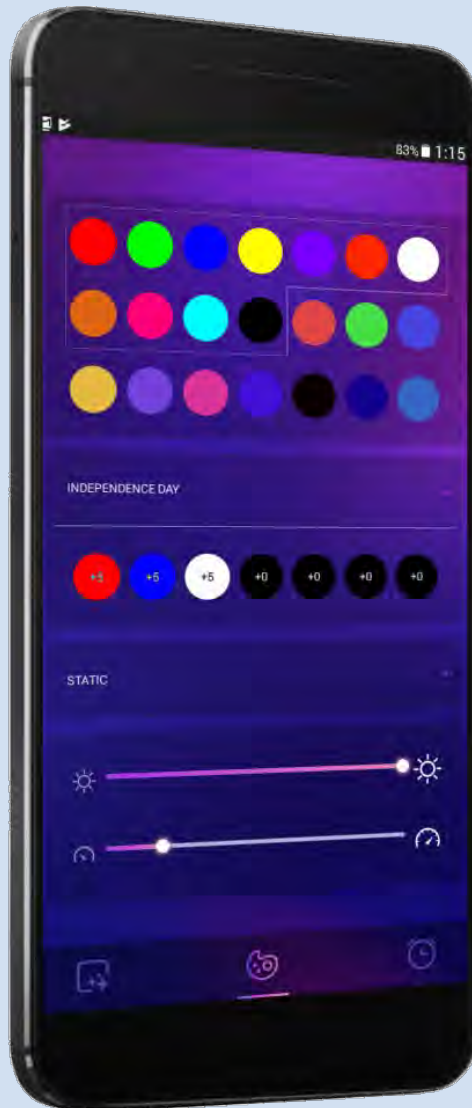

Trimlight's patented channel system hides the wires from view, making it *unnoticeable during the day* which means customers never have to worry about hanging lights again!

RESIDENTIAL & COMMERCIAL
Holiday & Accent Lighting
Patio & Deck Lighting

NEXT GENERATION FUNCTIONALITY

- **Simple to move, choose, and adjust any color of the rainbow up to 16 million colors.**
- **Comes standard with default holidays for simple operation with built in timer.**
- **Amazing sequencing capabilities with state of the art functionality for patterns that are practically unlimited.**
- **Customizable programs for every holiday, personal events, parties, or almost any pattern imaginable.**
- **Works directly with any wifi network and most iOS or Android devices without a local network.**

- **185 default patterns with a simple dial to find the perfect look for your home or building.**
- **Full range of functionality from setting a simple static color pattern to programming multiple colors with bidirectional animations.**
- **Fully customizable brightness and speed settings to adjust any moving pattern or color.**
- **Fully programmable calendar function for daily, monthly or yearly events. Save hundreds of different programs throughout the entire year.**