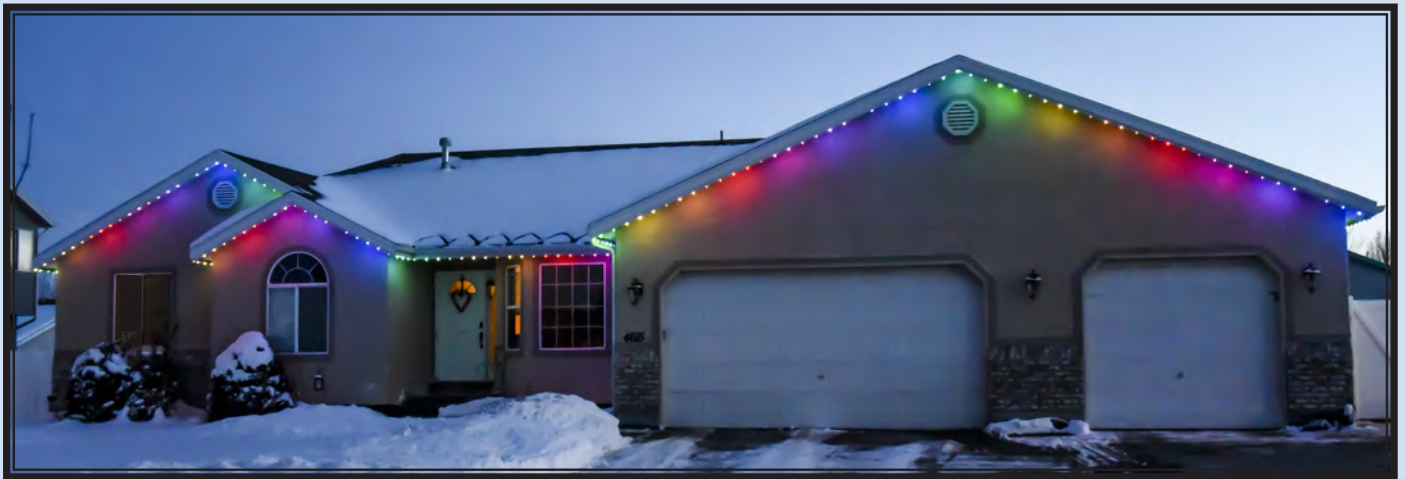

THE NEXT GENERATION IN PERMANENT PROGRAMMABLE LIGHTING

Trimlight Select Plus is the latest innovation from Trimlight Inc. Trimlight has provided bright, beautiful lighting on homes and businesses since 2011, giving users millions of color changing options and patterns to celebrate any holiday or event. Our proprietary mobile application provides user friendly functionality giving customers the ability to easily program lighting colors and patterns that are completely customizable to meet any need for any time of year.

Trimlight's patented channel system hides the wires from view, making it *unnoticeable during the day* which means customers never have to worry about hanging lights again!

RESIDENTIAL & COMMERCIAL
Holiday & Accent Lighting
Patio & Deck Lighting

NEXT GENERATION FUNCTIONALITY

- **Simple to move, choose, and adjust any color of the rainbow up to 16 million colors.**
- **Comes standard with default holidays for simple operation with built in timer.**
- **Amazing sequencing capabilities with state of the art functionality for patterns that are practically unlimited.**
- **Customizable programs for every holiday, personal events, parties, or almost any pattern imaginable.**
- **Works directly with any wifi network and most iOS or Android devices without a local network.**

- **185 default patterns with a simple dial to find the perfect look for your home or building.**
- **Full range of functionality from setting a simple static color pattern to programming multiple colors with bidirectional animations.**
- **Fully customizable brightness and speed settings to adjust any moving pattern or color.**
- **Fully programmable calendar function for daily, monthly or yearly events. Save hundreds of different programs throughout the entire year.**