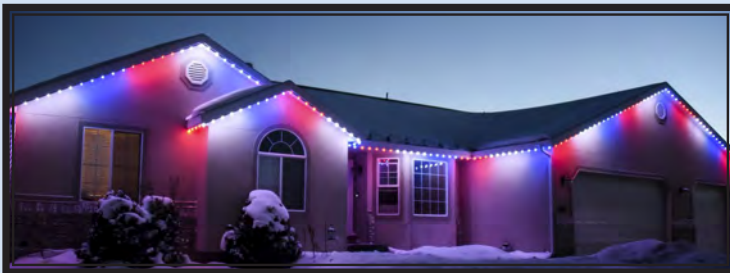

THE NEXT GENERATION IN PERMANENT PROGRAMMABLE LIGHTING

Trimlight Select Plus is the latest innovation from Trimlight Inc. Trimlight has provided bright, beautiful lighting on homes and businesses since 2011, giving users millions of color changing options and patterns to celebrate any holiday or event. Our proprietary mobile application provides user friendly functionality giving customers the ability to easily program lighting colors and patterns that are completely customizable to meet any need for any time of year.

Trimlight's patented channel system hides the wires from view, making it *unnoticeable during the day* which means customers never have to worry about hanging lights again!

RESIDENTIAL & COMMERCIAL
Holiday & Accent Lighting
Patio & Deck Lighting

NEXT GENERATION FUNCTIONALITY

- **Simple to move, choose, and adjust any color of the rainbow up to 16 million colors.**
- **Comes standard with default holidays for simple operation with built in timer.**
- **Amazing sequencing capabilities with state of the art functionality for patterns that are practically unlimited.**
- **Customizable programs for every holiday, personal events, parties, or almost any pattern imaginable.**
- **Works directly with any wifi network and most iOS or Android devices without a local network.**

- **185 default patterns with a simple dial to find the perfect look for your home or building.**
- **Full range of functionality from setting a simple static color pattern to programming multiple colors with bidirectional animations.**
- **Fully customizable brightness and speed settings to adjust any moving pattern or color.**
- **Fully programmable calendar function for daily, monthly or yearly events. Save hundreds of different programs throughout the entire year.**